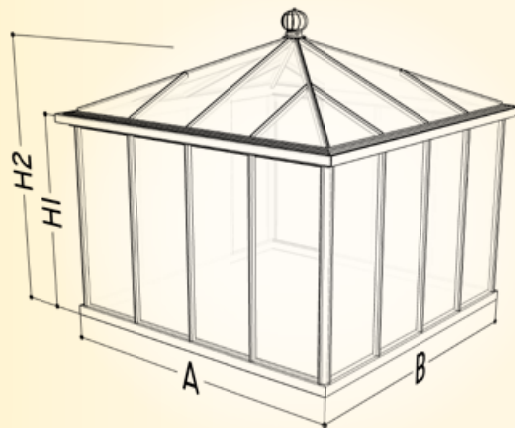

Professional Pavillons

Pavillons **Pyramide**

Color

Security 4mm

Polycarbon 10mm

DIY Mounting difficulty
 EASY 1 2 3 COMPLEX

Type	A (cm) X B (cm)	M ²	H1 (cm)	H2 (cm)	△°	Icon 1	Icon 2	Icon 3	Icon 4
PYR310	310 cm x 310 cm	9,6m ²	204 cm	277/307 cm	25 °	-	-	-	-
PYR378	380 cm x 380 cm	14,4m ²	204 cm	294/324 cm	25 °	-	-	-	-
CARE*	73 cm	2,3m ²	-	-	-	-	-	-	-